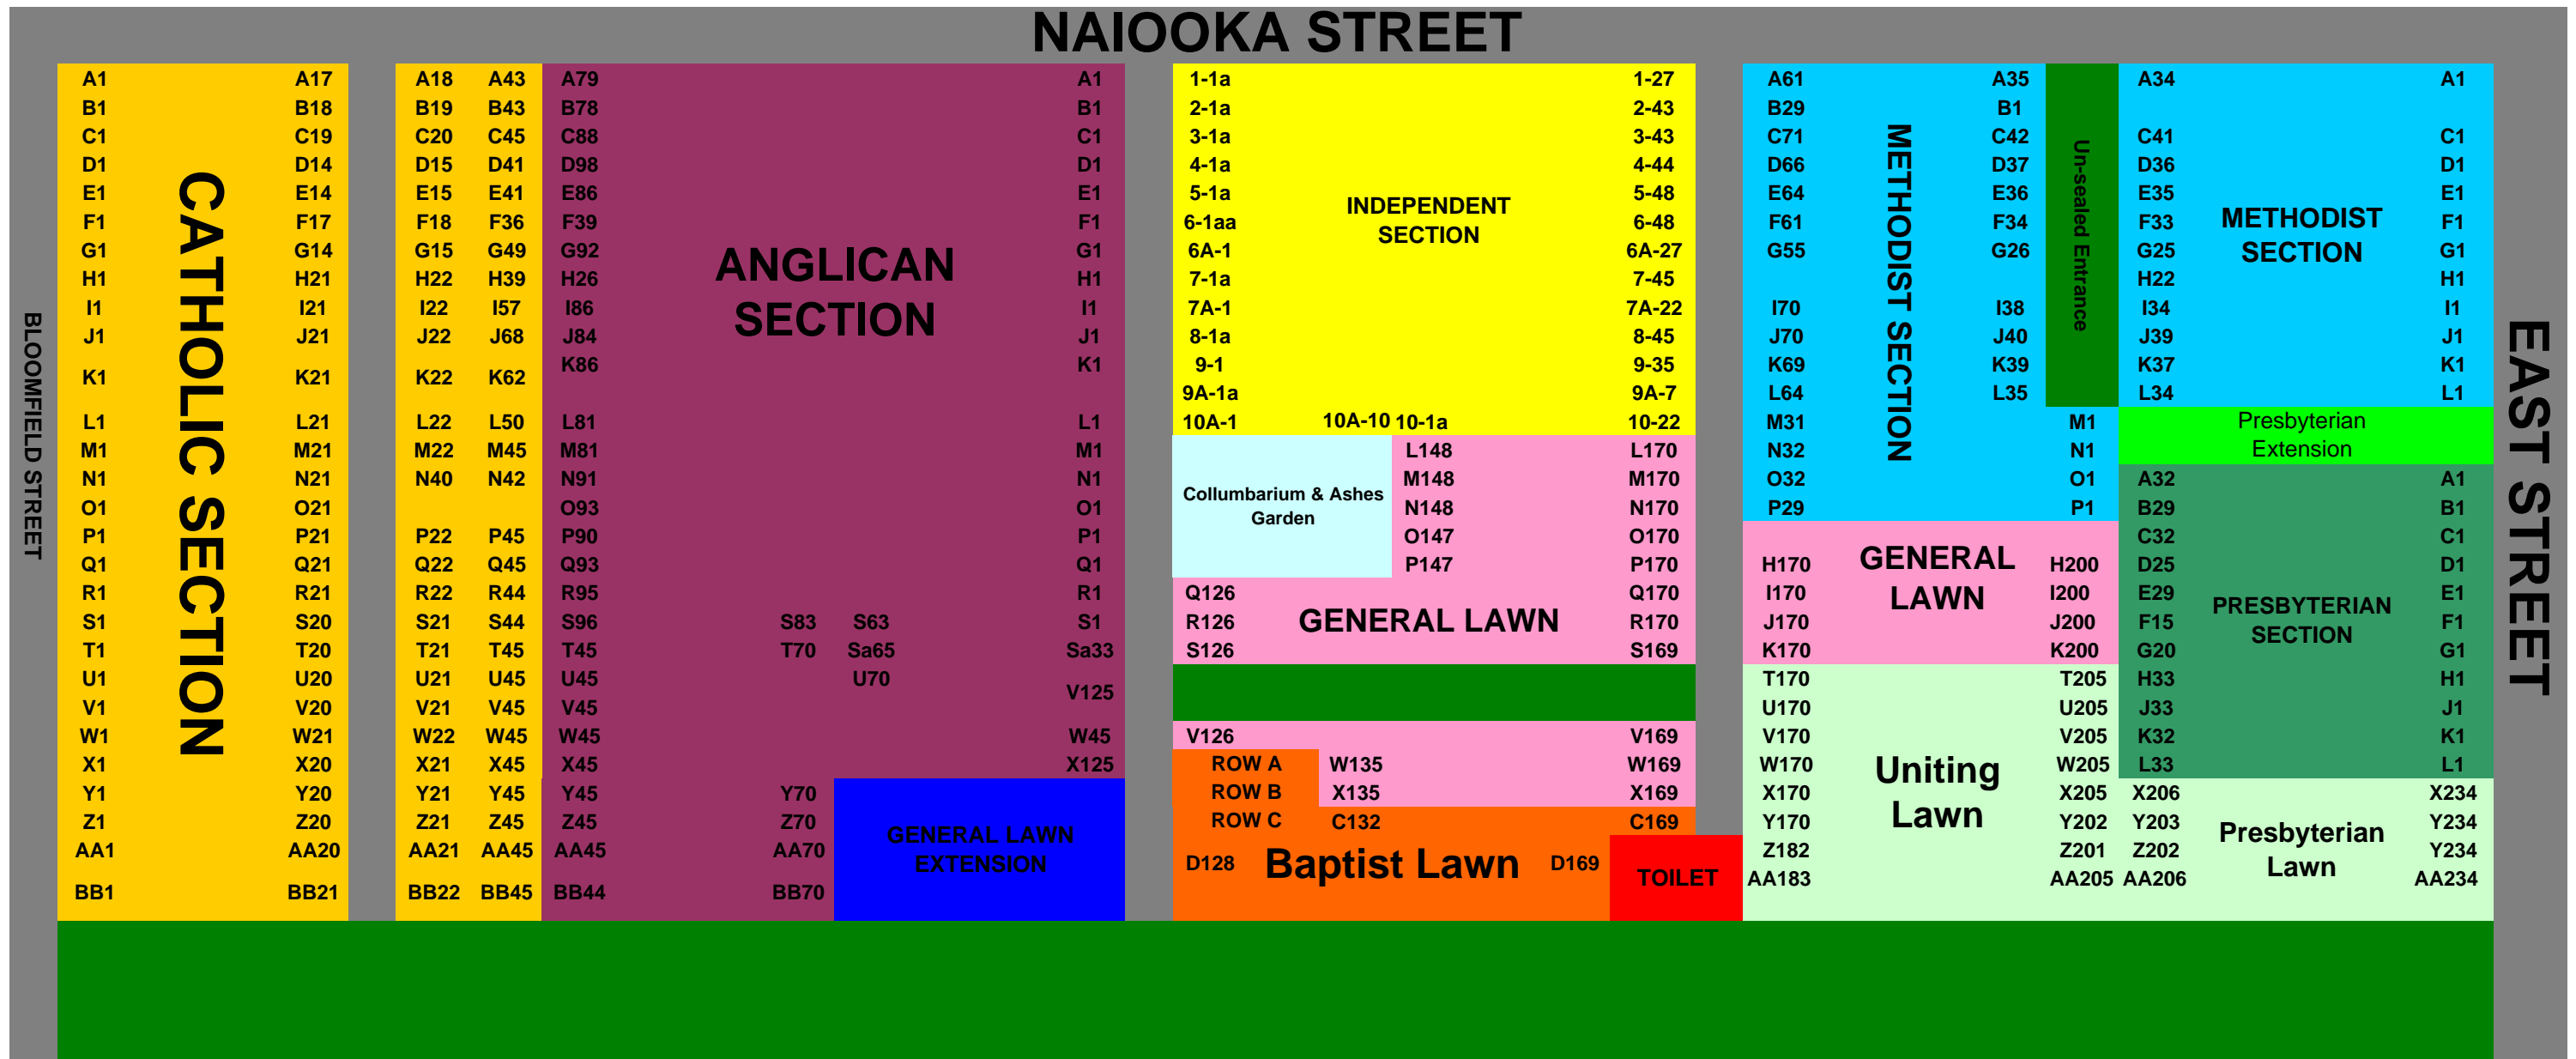

EAST KEMPSEY CEMETERY

UN-SECTARIAN