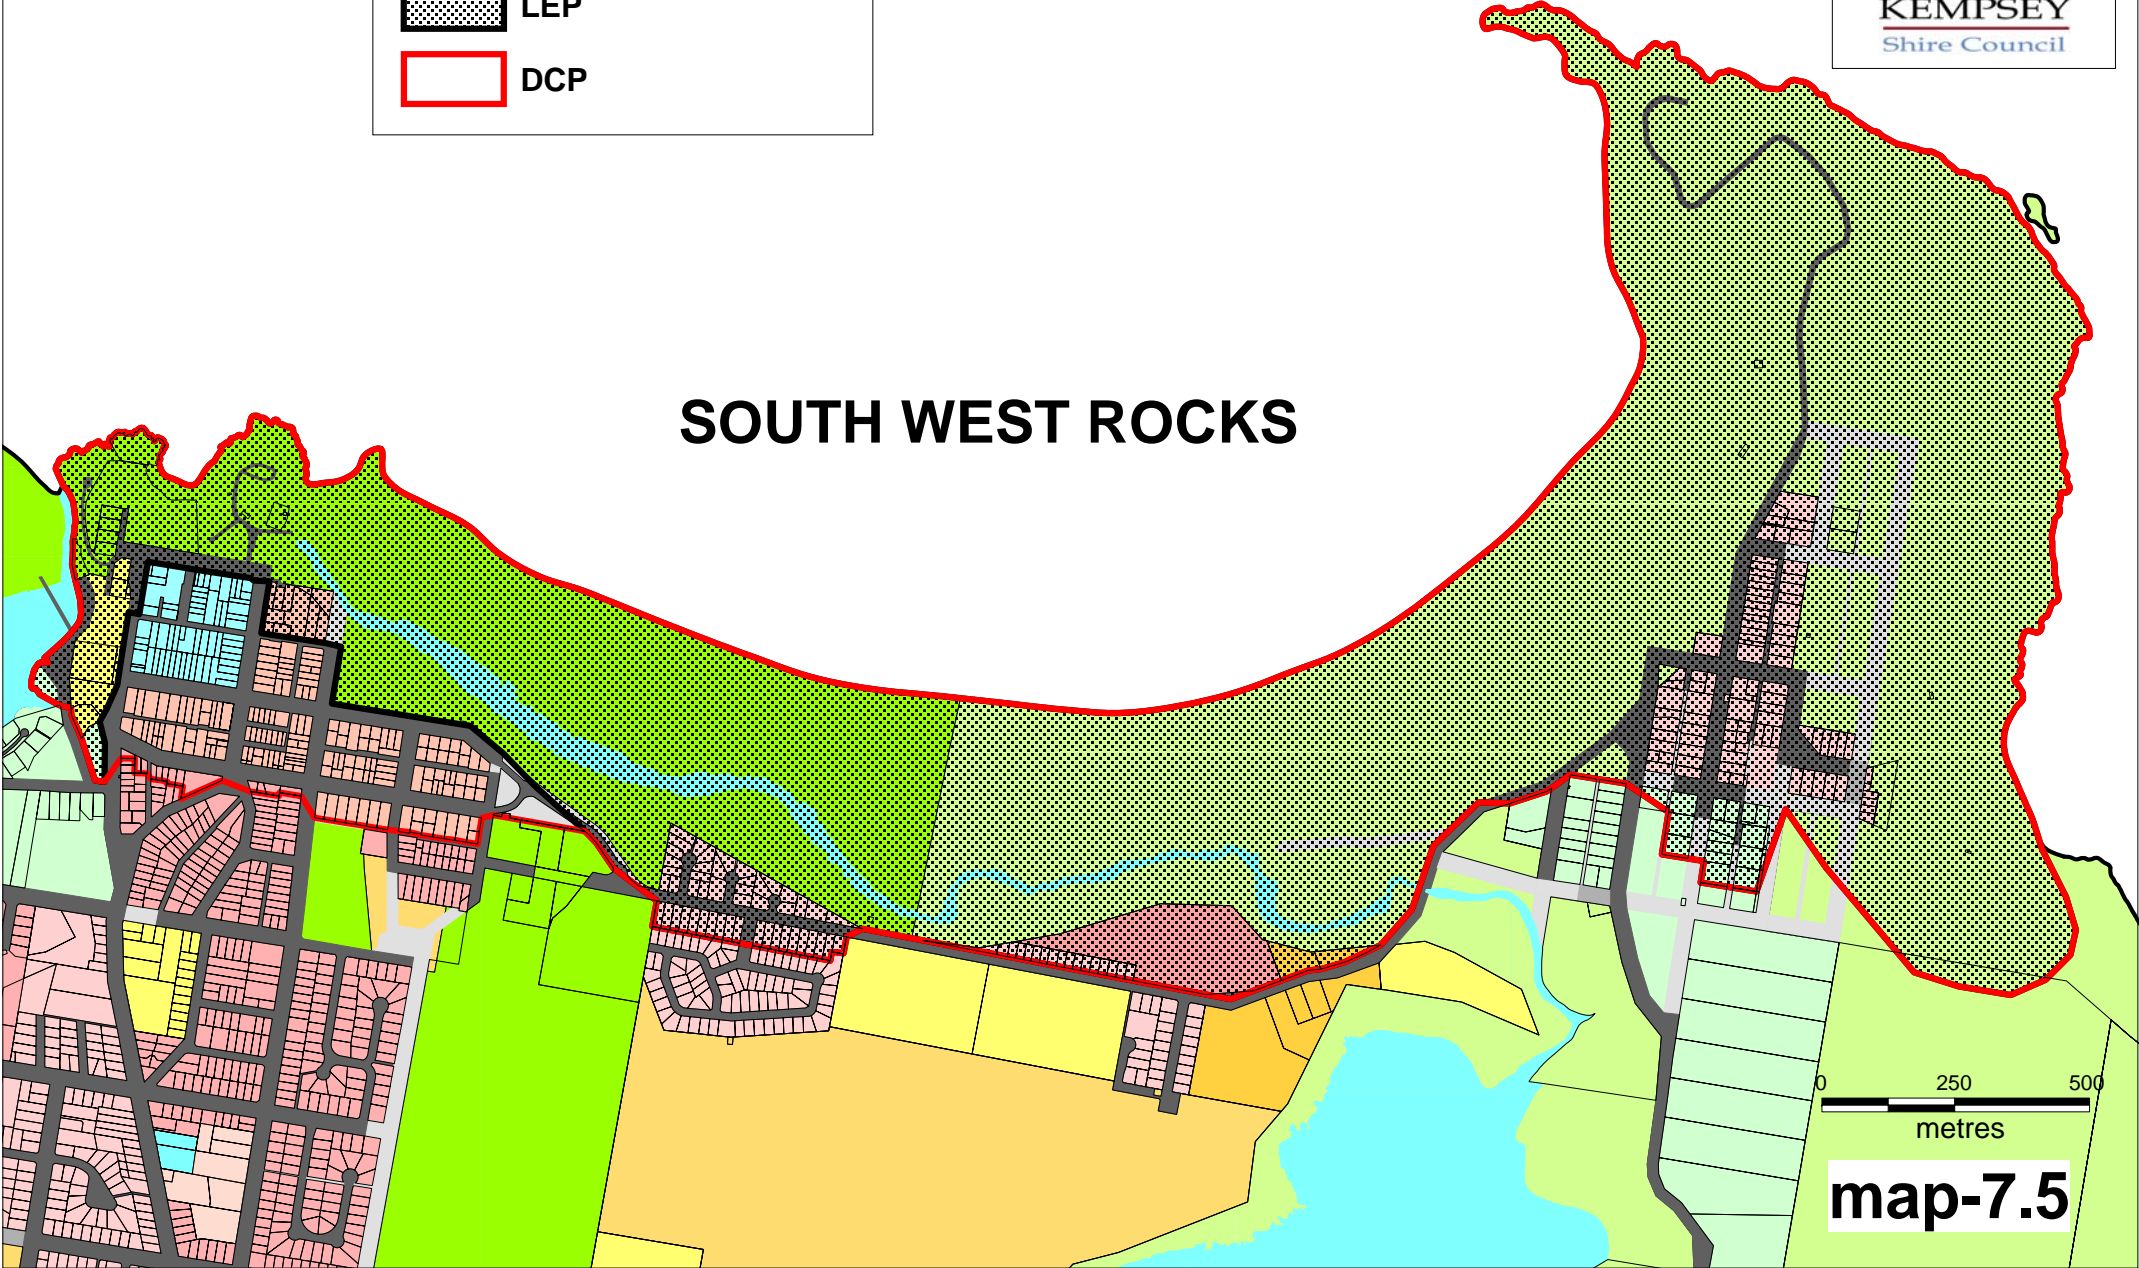

EAST KEMPSEY

Conservation Areas

-  LEP
-  DCP

map-7.4.3

South Kempsey

Tourist Centre

Conservation Area
LEP

map-7.4.4

CONSERVATION AREAS

	LEP
	DCP

SOUTH WEST ROCKS

map-7.5

Willawarrin

Conservation Area

 LEP

map-7.6

Conservation Area

 LEP

Sherwood

map-7.7

Conservation Areas

 LEP

 DCP

Hat Head

map-7.8

Conservation Area
LEP

map-7.9