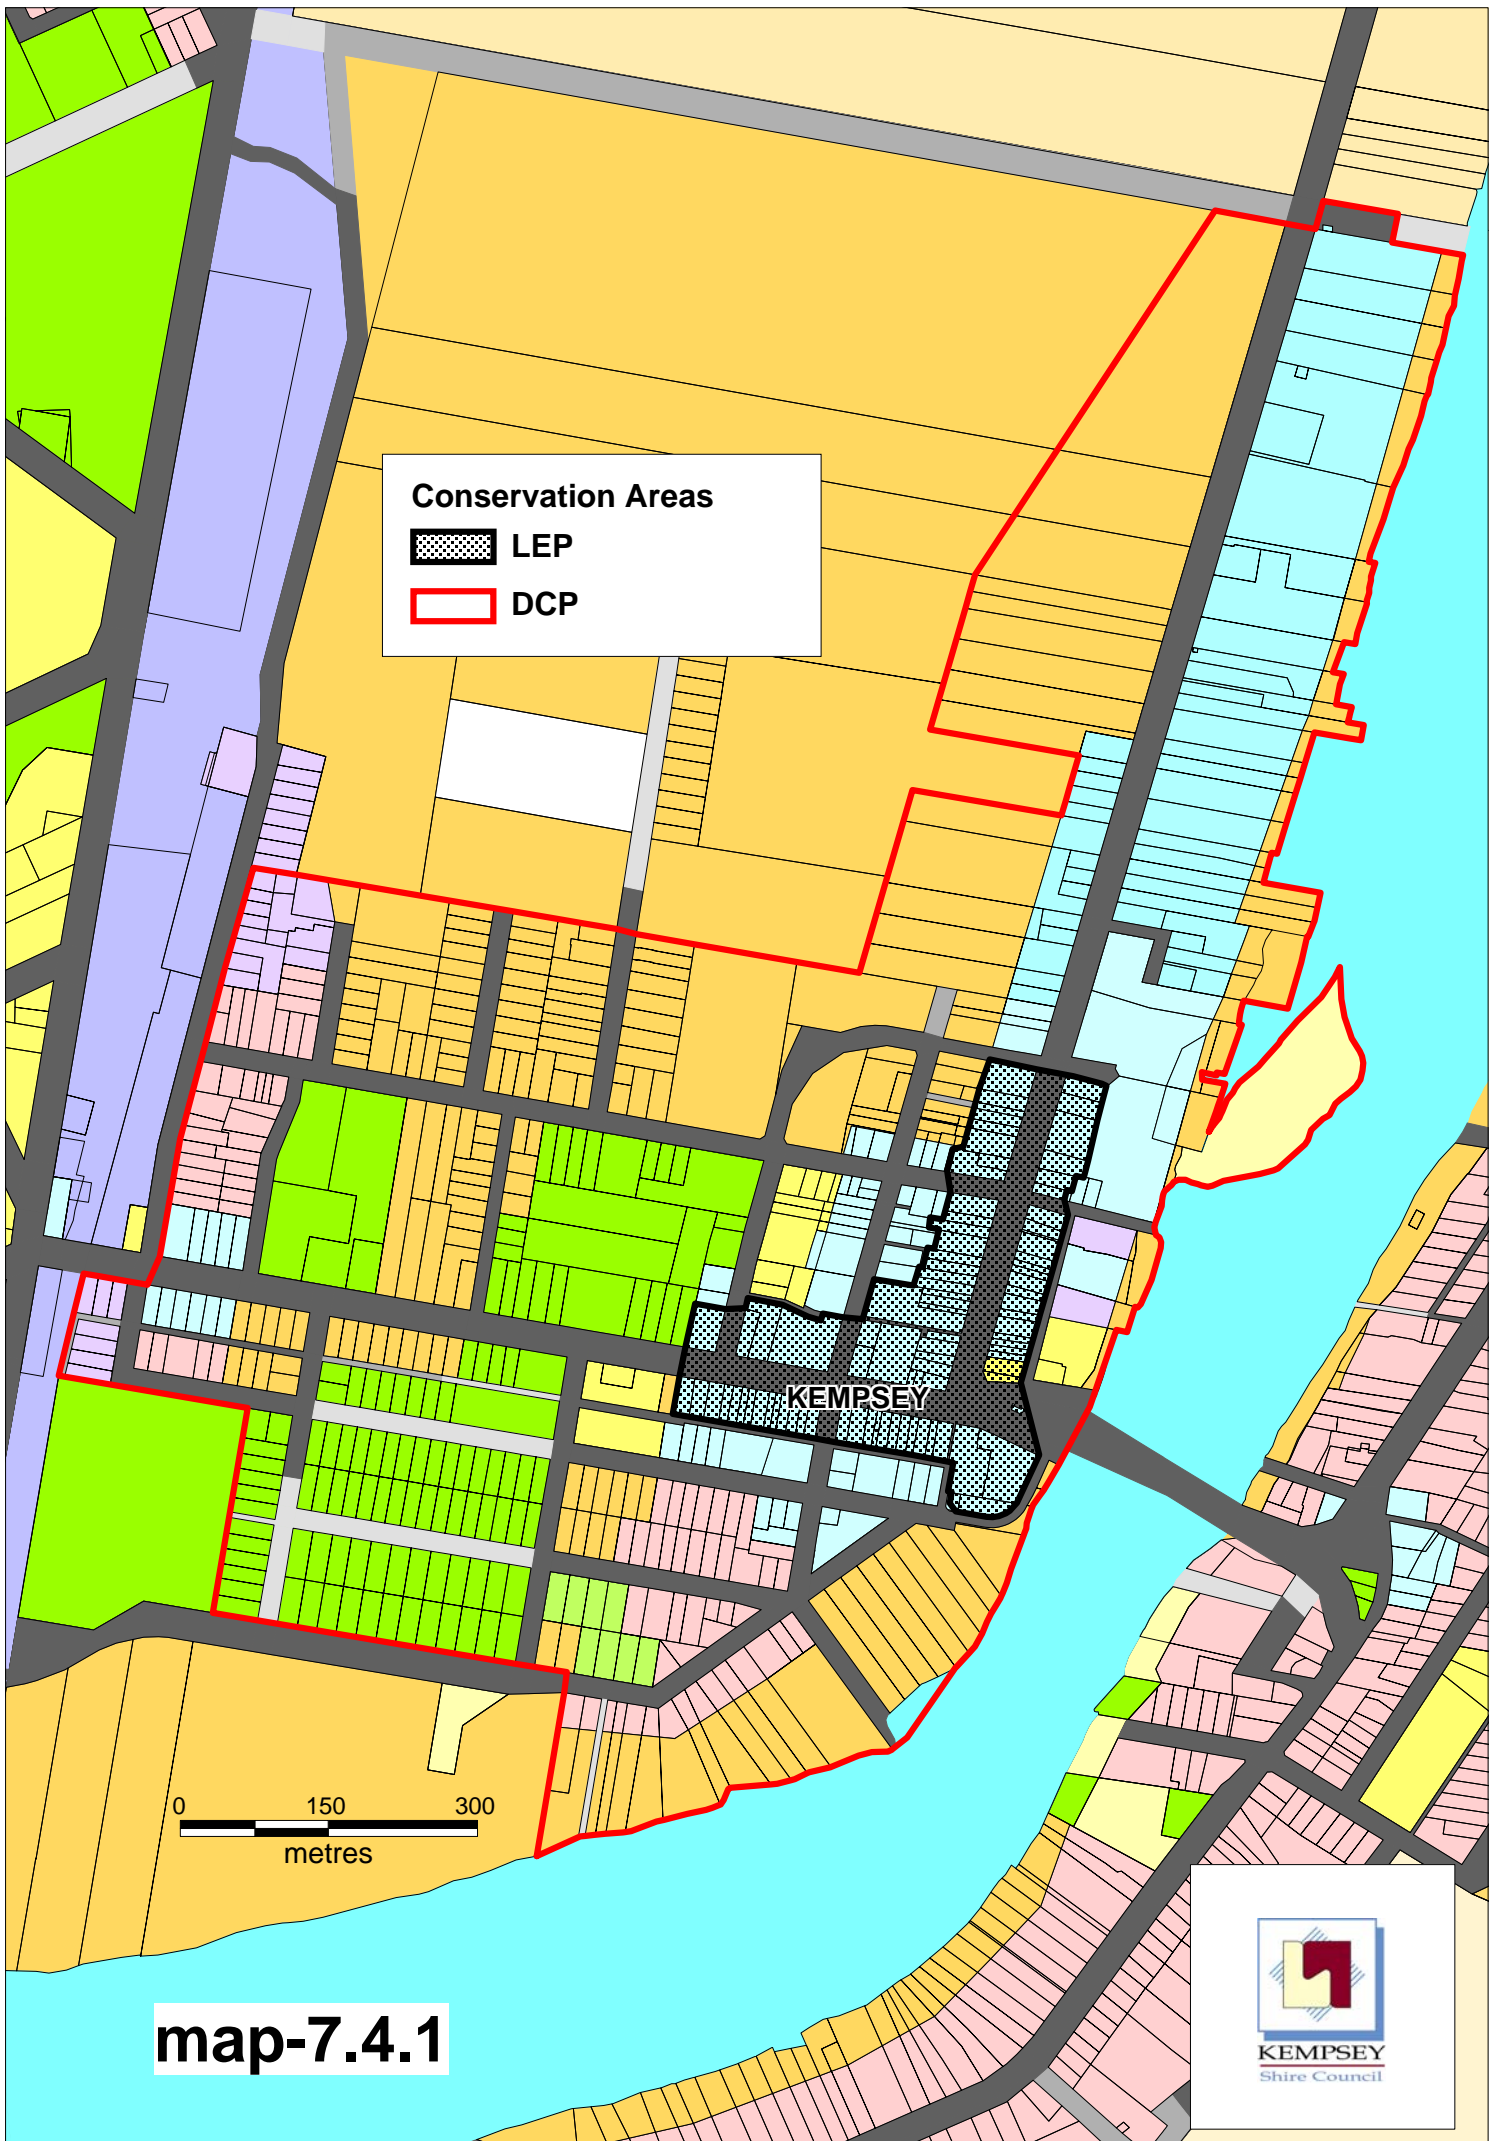

Conservation Areas

	LEP
	DCP

map-7.1

KEMPSEY
Shire Council

Conservation Area

BELLBROOK

map-7.2

Conservation Areas

-  LEP
-  DCP

map-7.3

map-7.4.1

Conservation Areas

 LEP

 DCP

WEST KEMPSEY

map-7.4.2

EAST KEMPSEY

Conservation Areas

-  LEP
-  DCP

map-7.4.3

South Kempsey

Tourist Centre

Conservation Area
LEP

map-7.4.4

CONSERVATION AREAS

	LEP
	DCP

SOUTH WEST ROCKS

map-7.5

Willawarrin

Conservation Area

 LEP

map-7.6