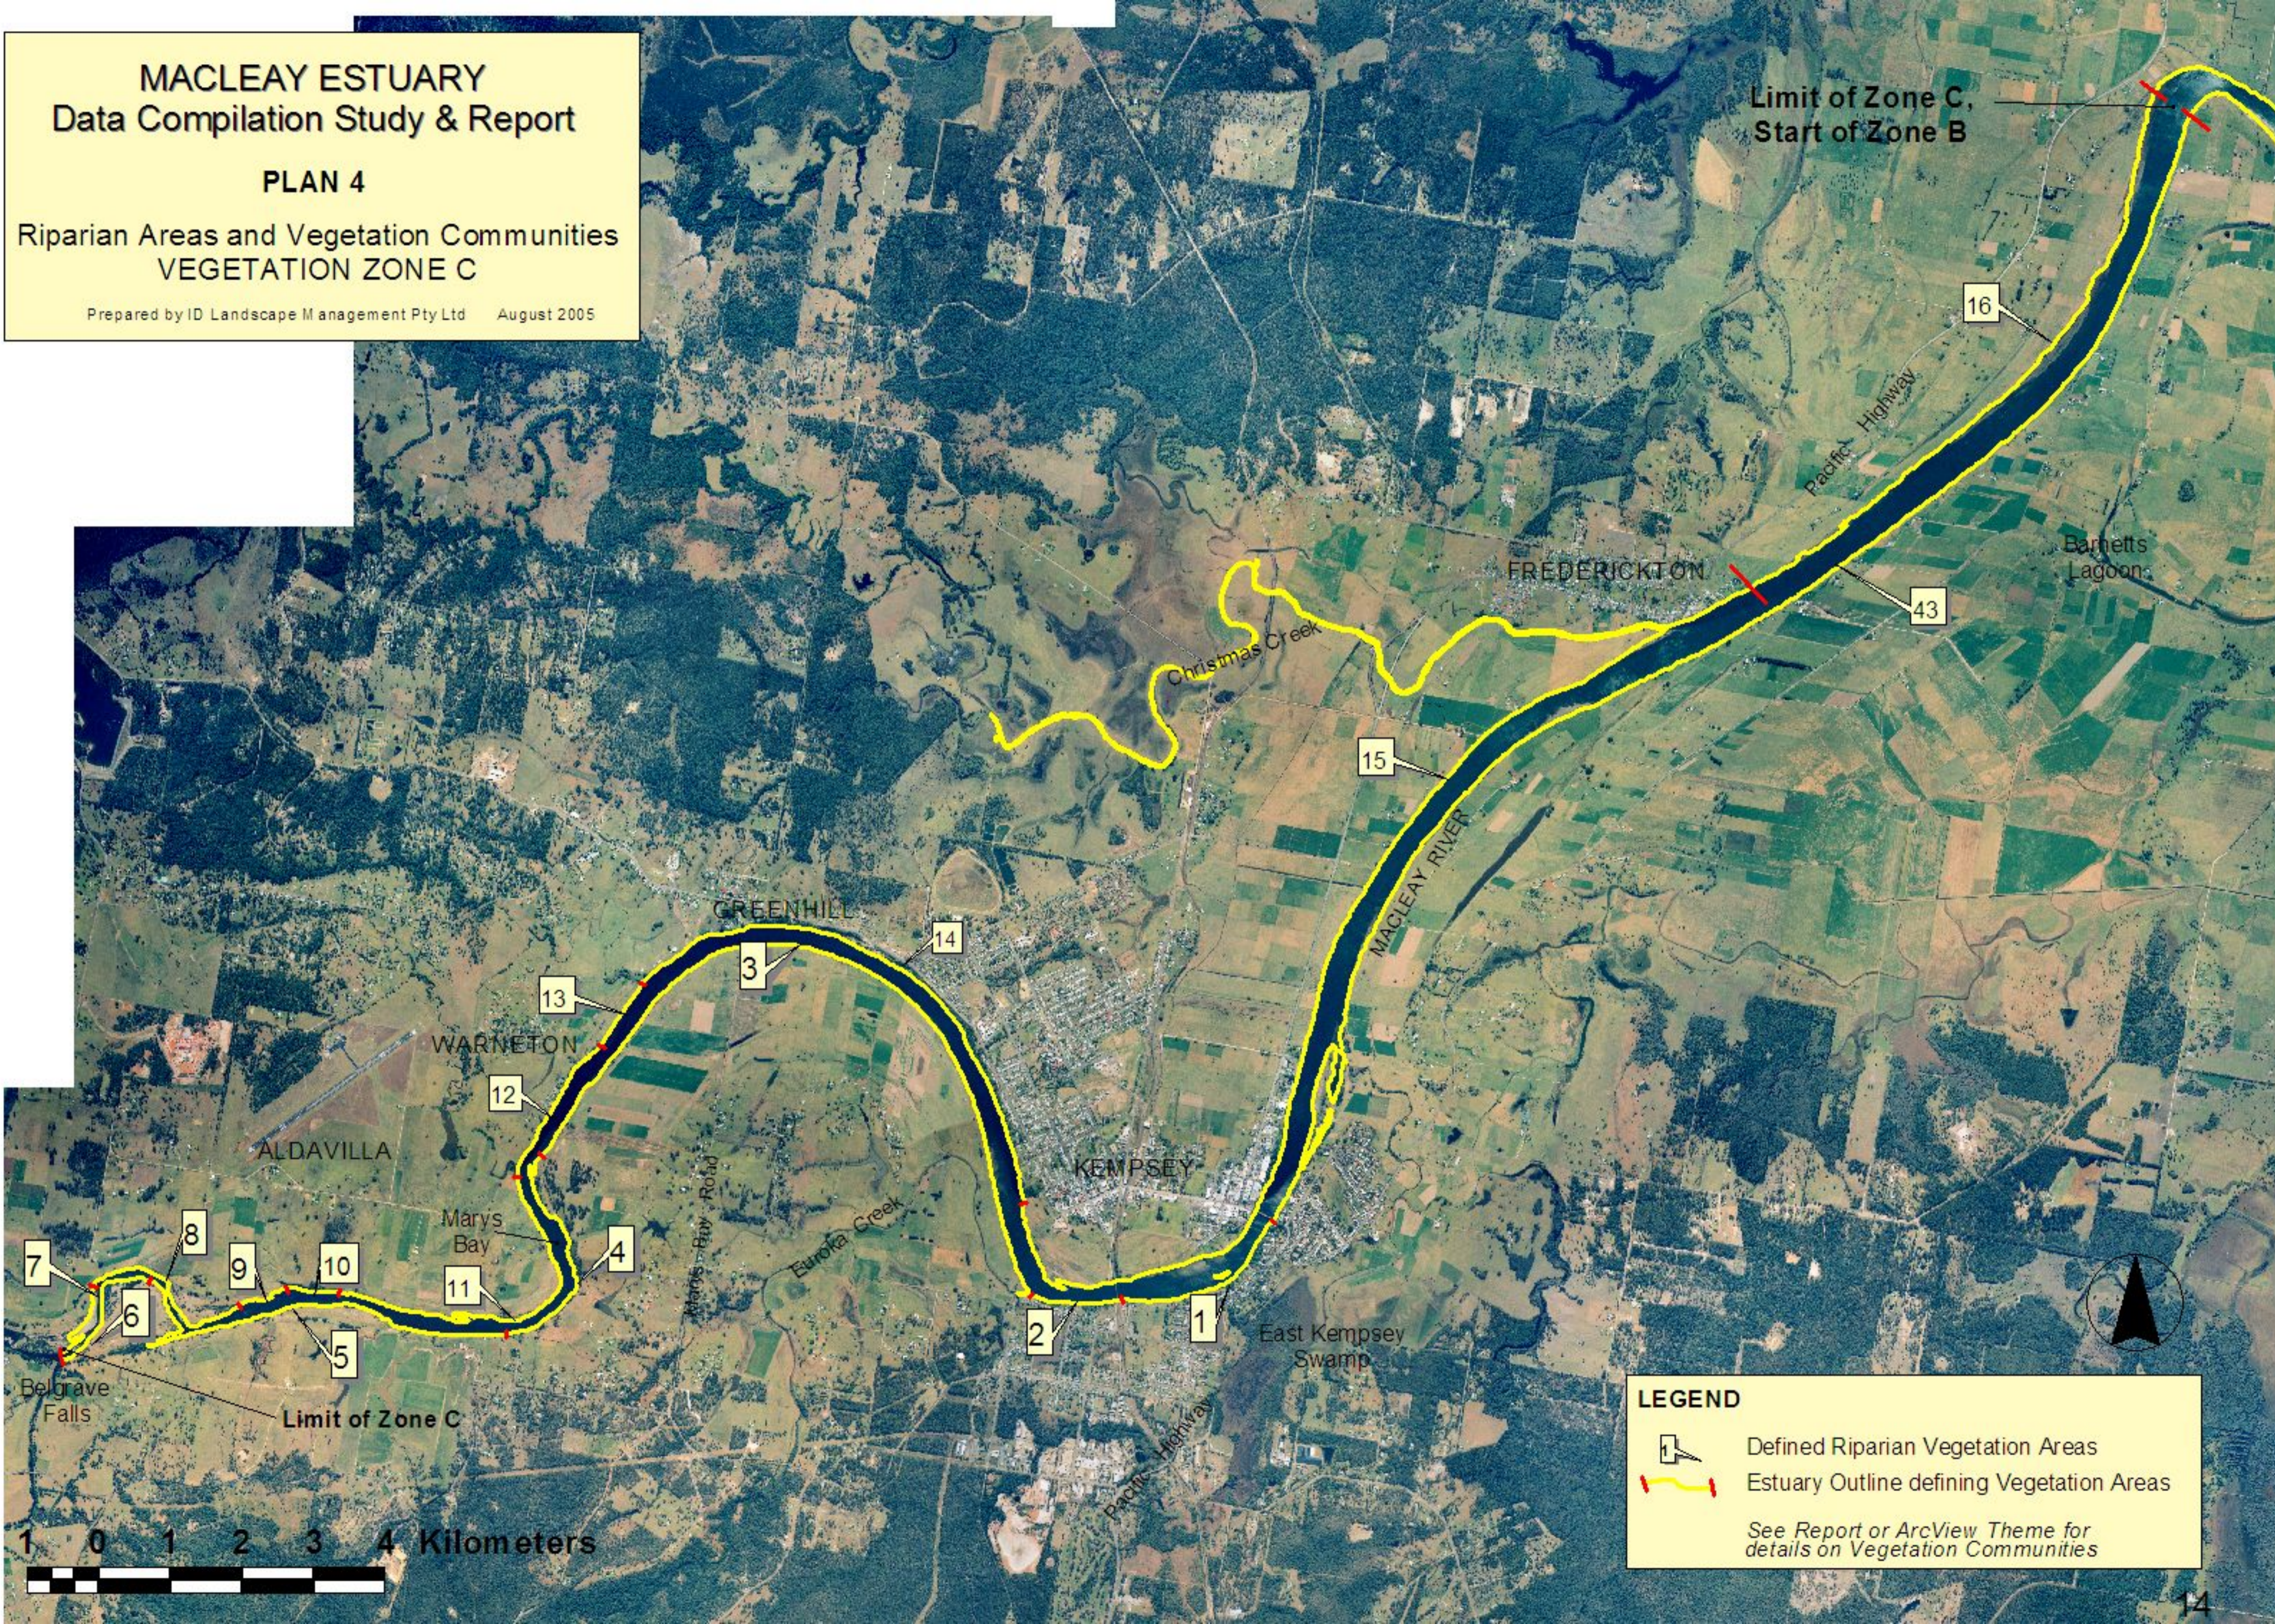

# MACLEAY ESTUARY Data Compilation Study & Report

## PLAN 4

### Riparian Areas and Vegetation Communities VEGETATION ZONE C

Prepared by ID Landscape Management Pty Ltd August 2005

**LEGEND**

- Defined Riparian Vegetation Areas
- Estuary Outline defining Vegetation Areas