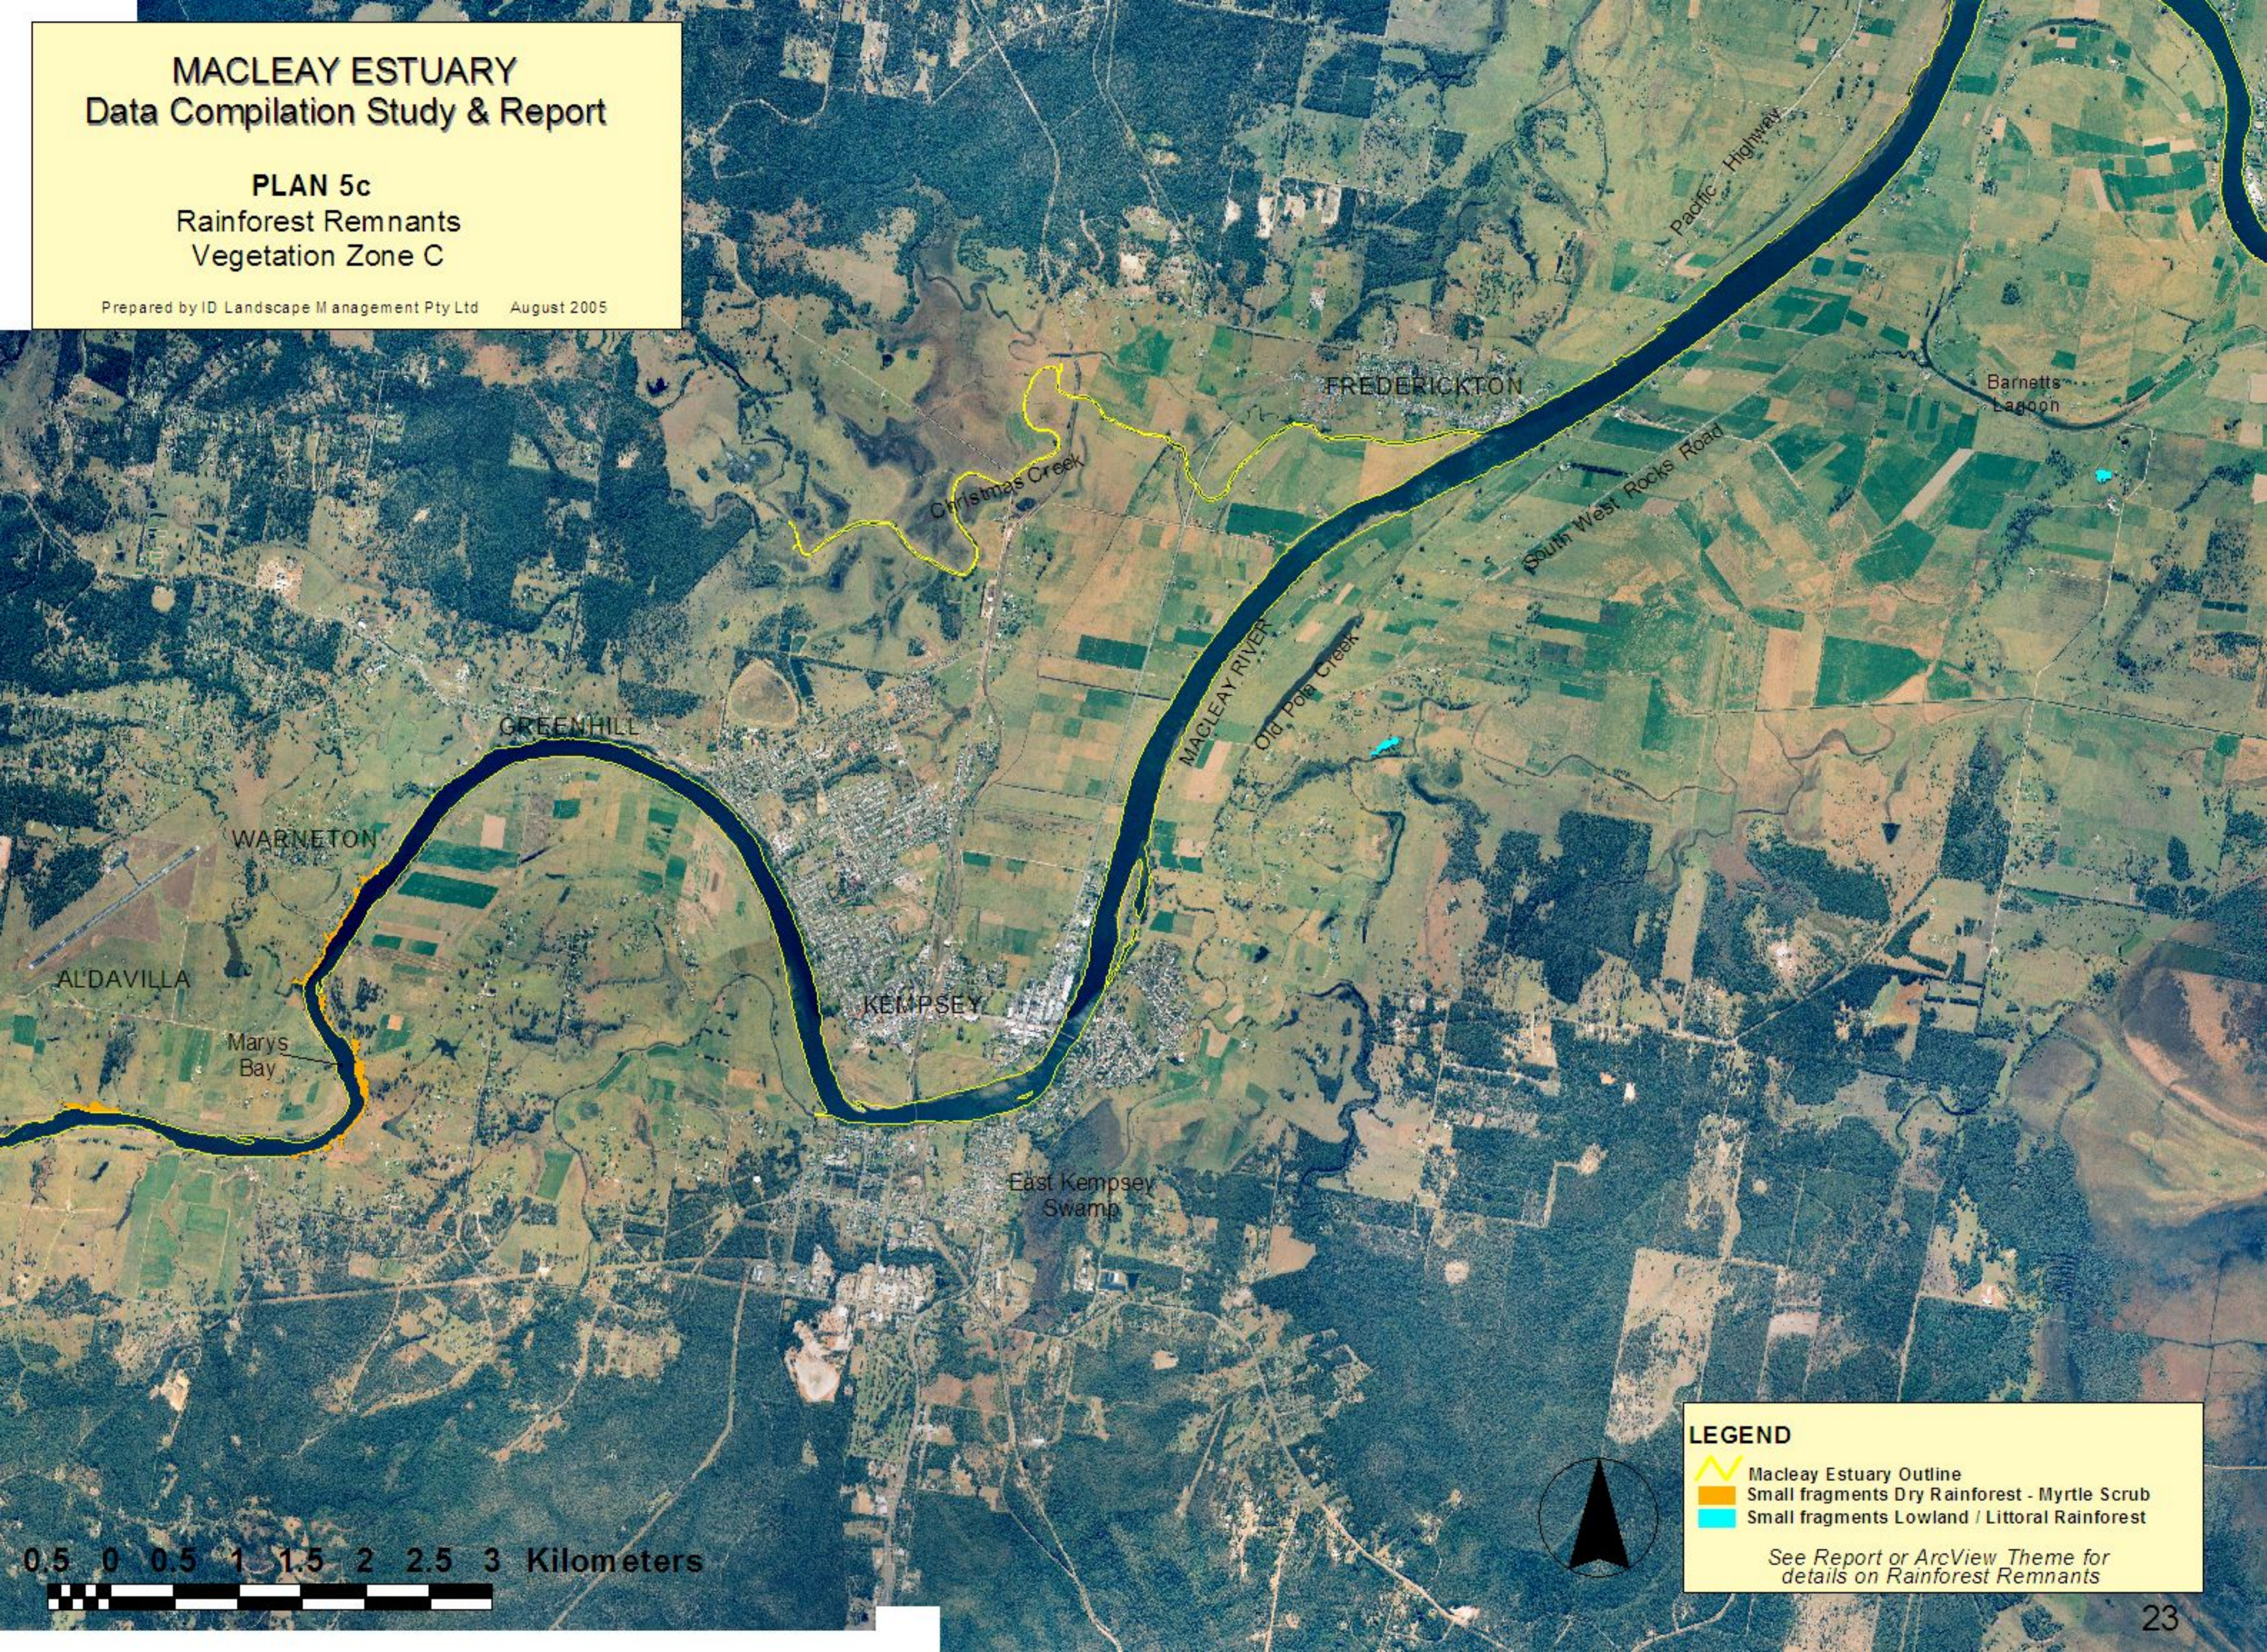

# MACLEAY ESTUARY Data Compilation Study & Report

## PLAN 5c Rainforest Remnants Vegetation Zone C

Prepared by ID Landscape Management Pty Ltd August 2005

### LEGEND

-  Macleay Estuary Outline
-  Small fragments Dry Rainforest - Myrtle Scrub
-  Small fragments Lowland / Littoral Rainforest

See Report or ArcView Theme for details on Rainforest Remnants

0.5 0 0.5 1 1.5 2 2.5 3 Kilometers