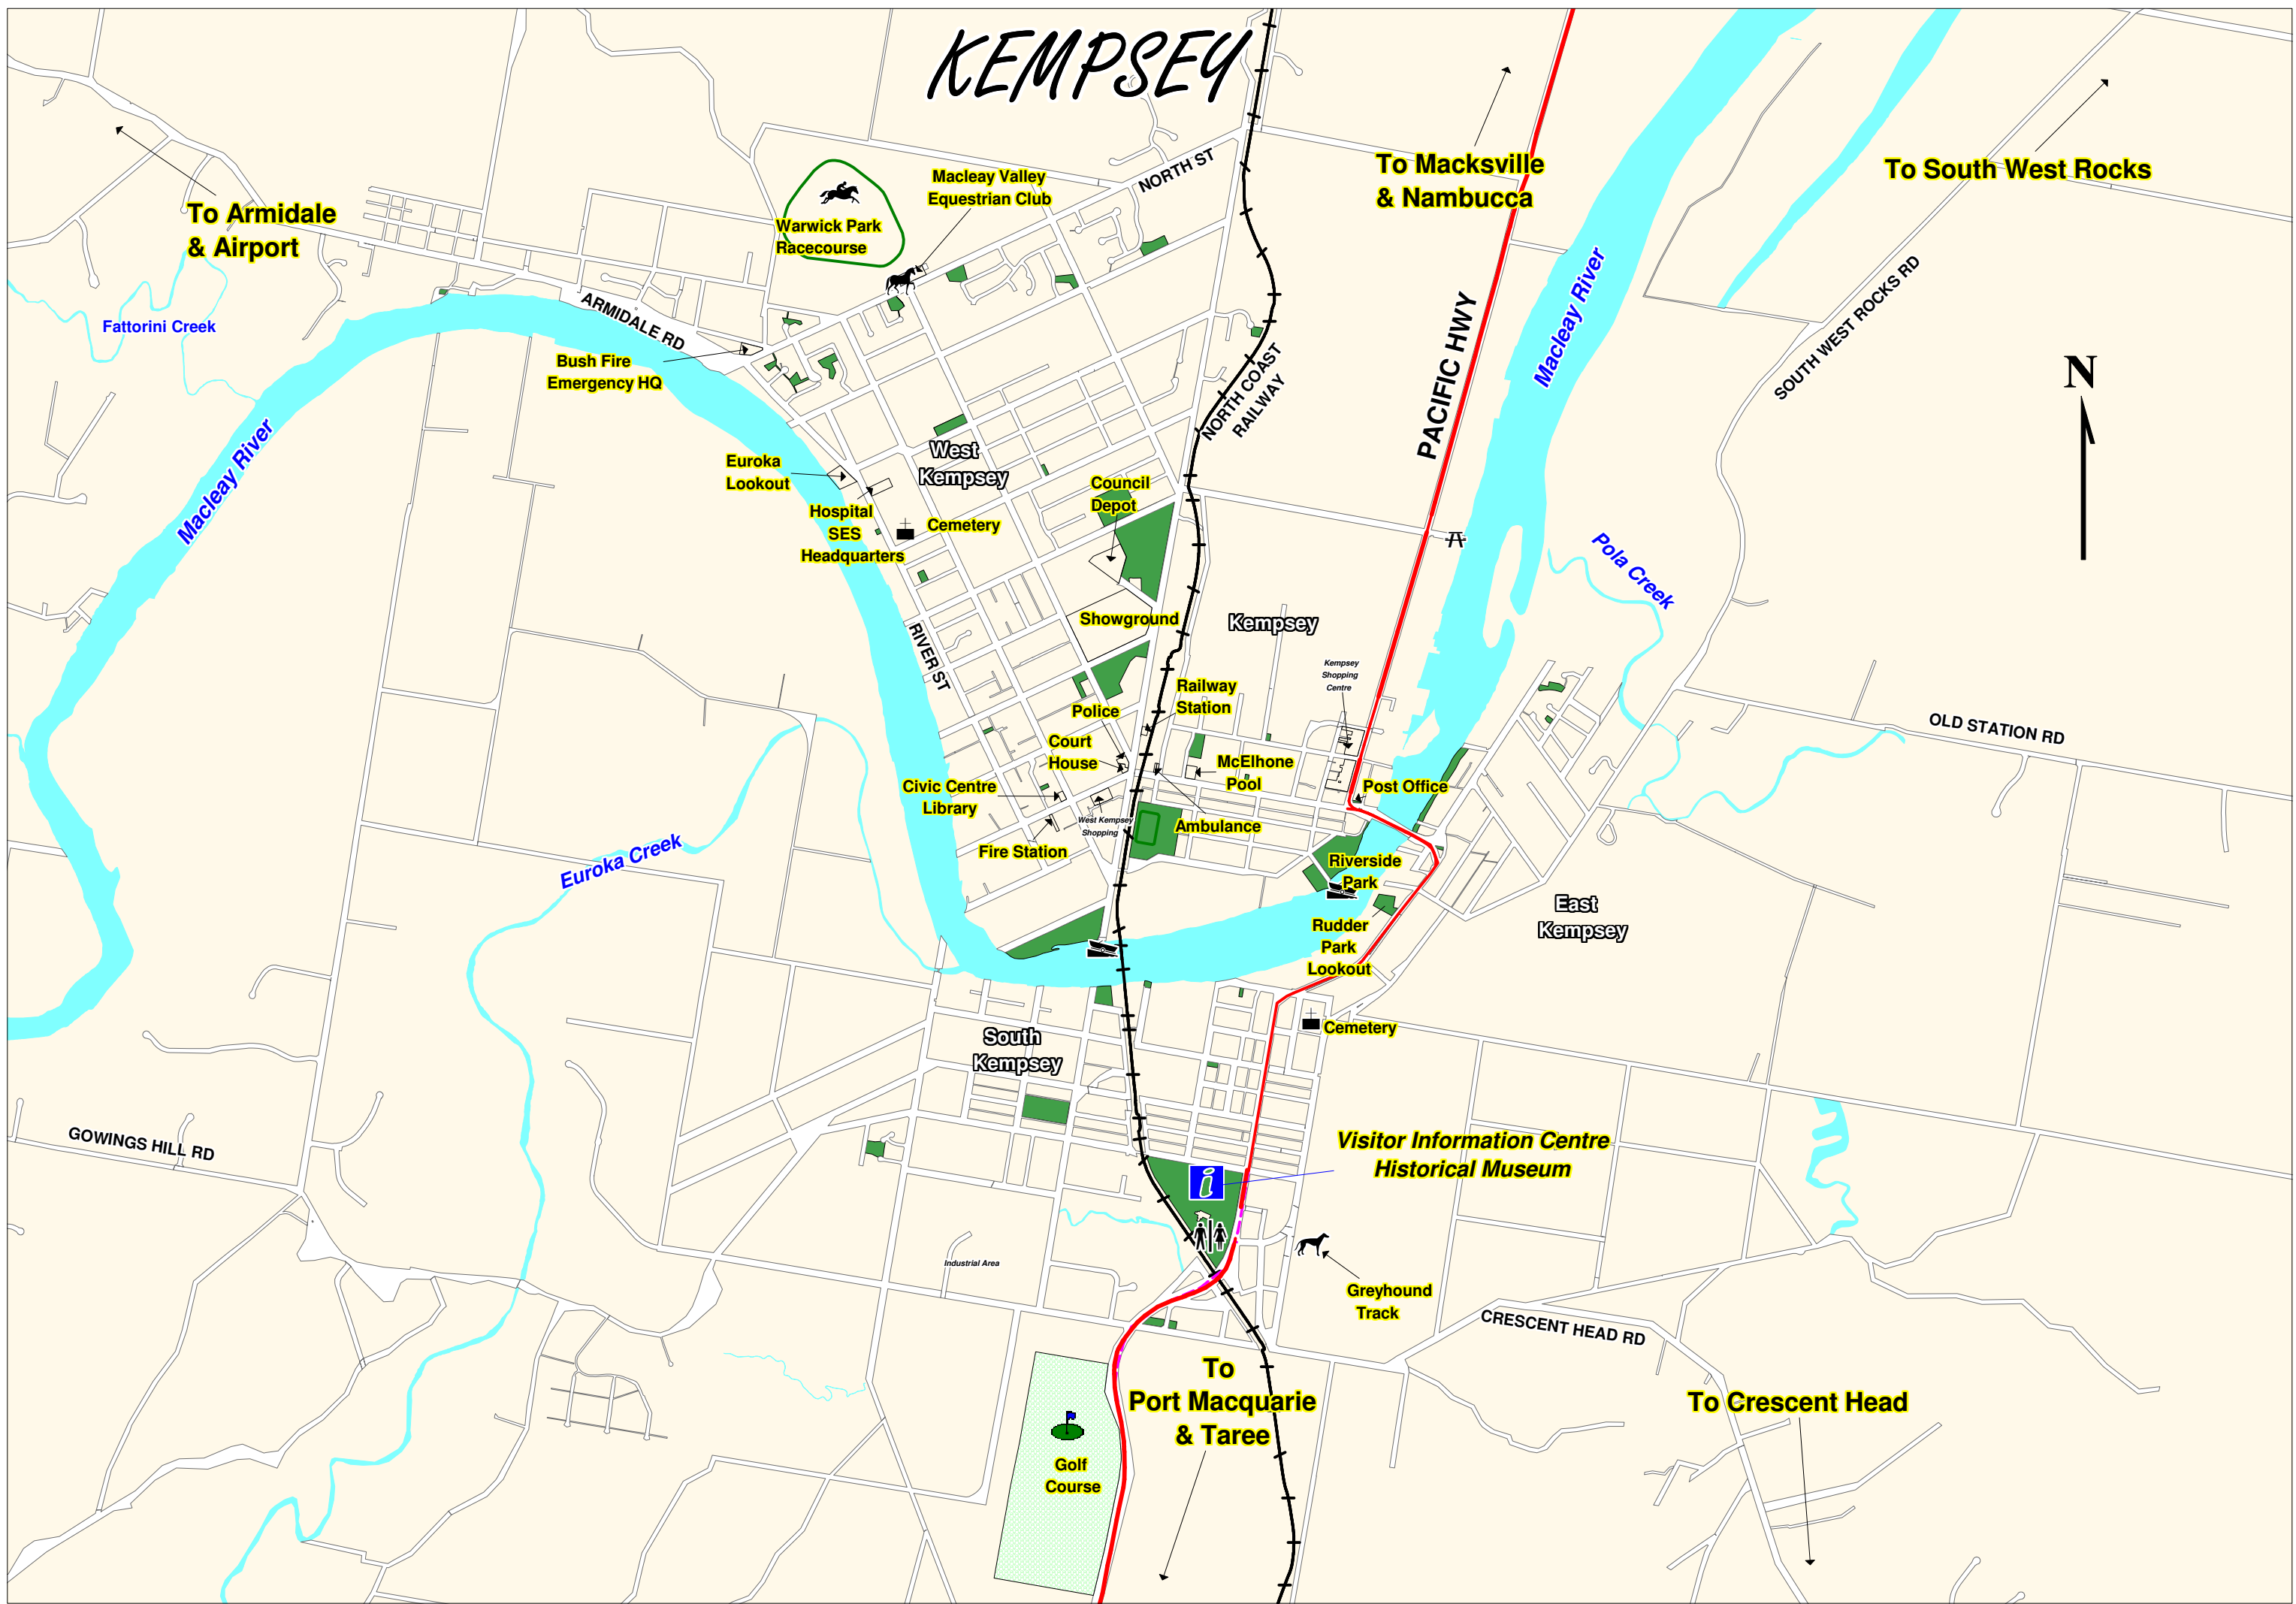

KEMPSEY

To Armidale & Airport

To Macksville & Nambucca

To South West Rocks

To Port Macquarie & Taree

To Crescent Head