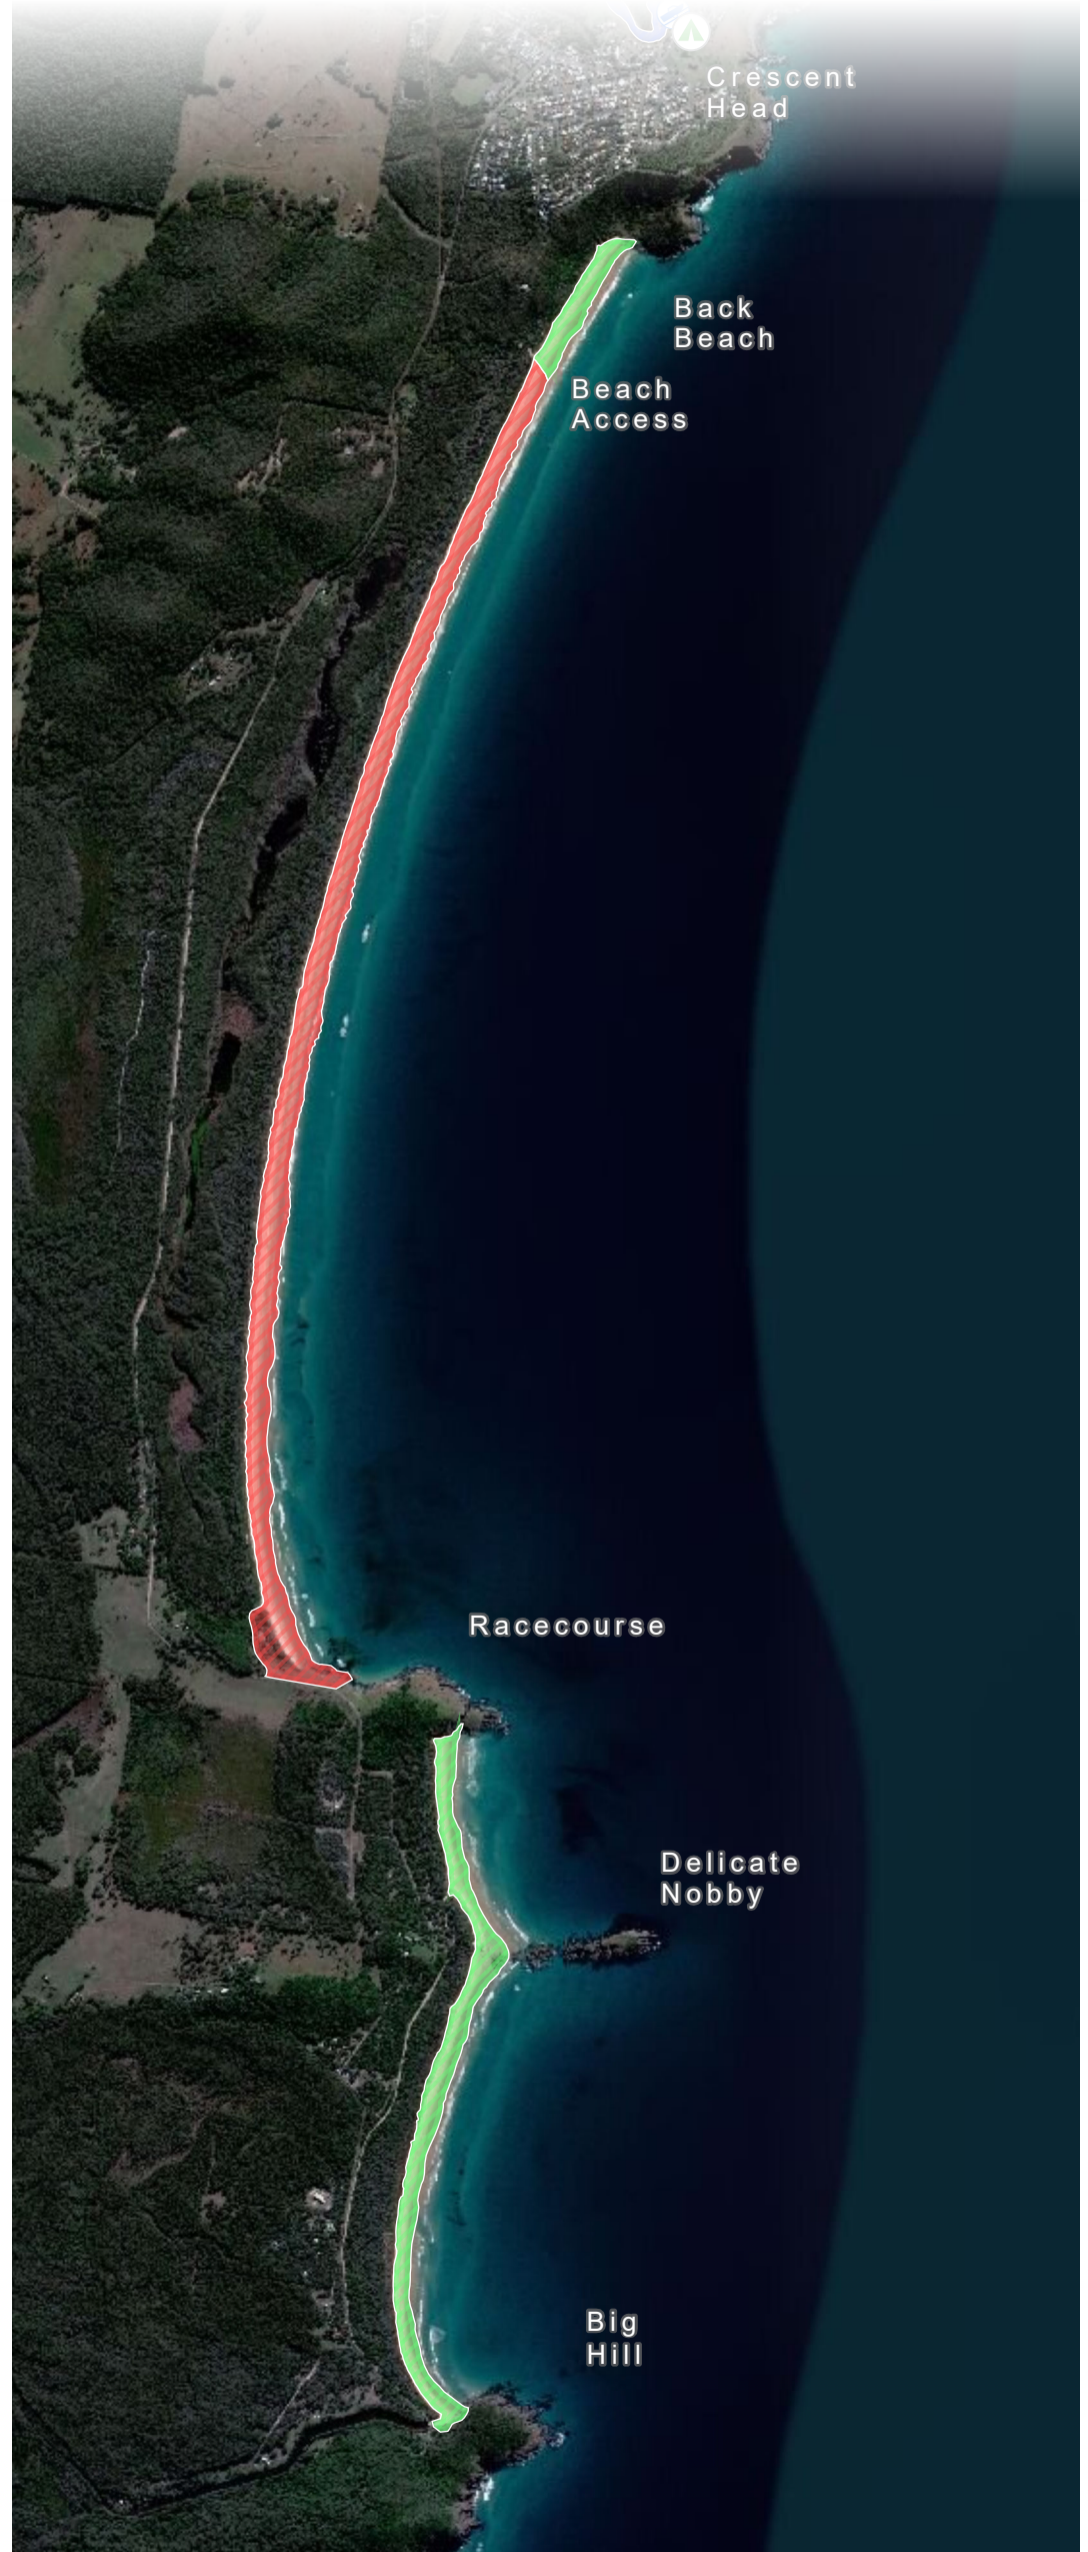

Crescent Head Dog Off-Leash Areas

 Dogs Prohibited  Off-Leash Area  Transit Area

Disclaimer: The information contained within these plans is for pictorial representation only

© Kempsey Shire Council 2020

Source: Esri, Maxar, GeoEye, Earthstar Geographics, CNES/Airbus DS, USDA, USGS, AeroGRID, IGN, and the GIS User Community & Kempsey Shire Council