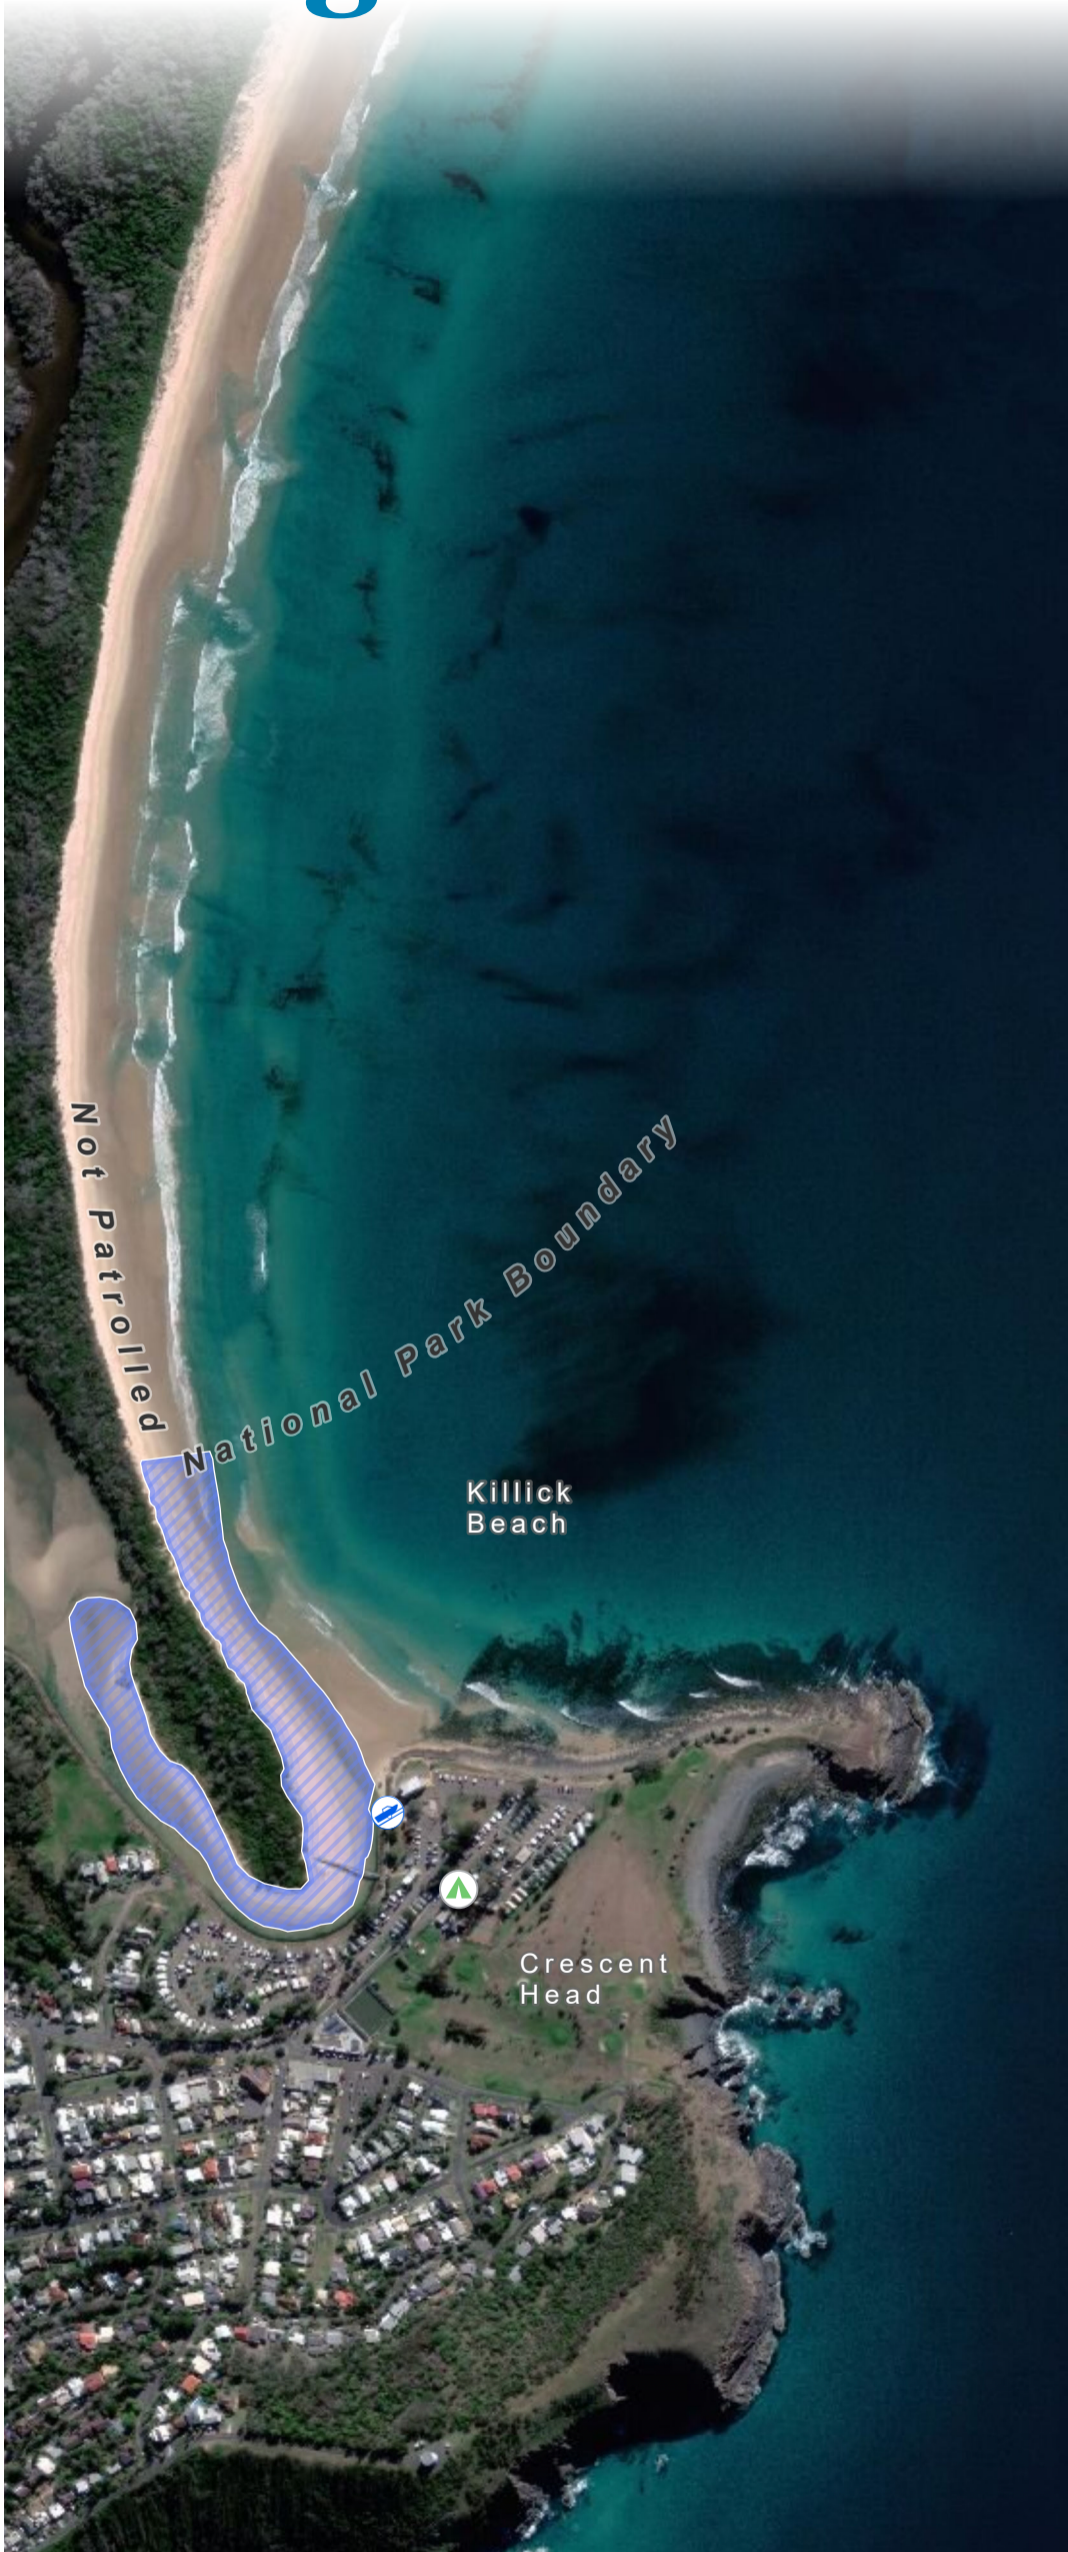

Crescent Head Dog Off-Leash Areas

 Dogs Prohibited  Off-Leash Area  Transit Area

Disclaimer: The information contained within these plans is for pictorial representation only

© Kempsey Shire Council 2020

Source: Esri, Maxar, GeoEye, Earthstar Geographics, CNES/Airbus DS, USDA, USGS, AeroGRID, IGN, and the GIS User Community & Kempsey Shire Council